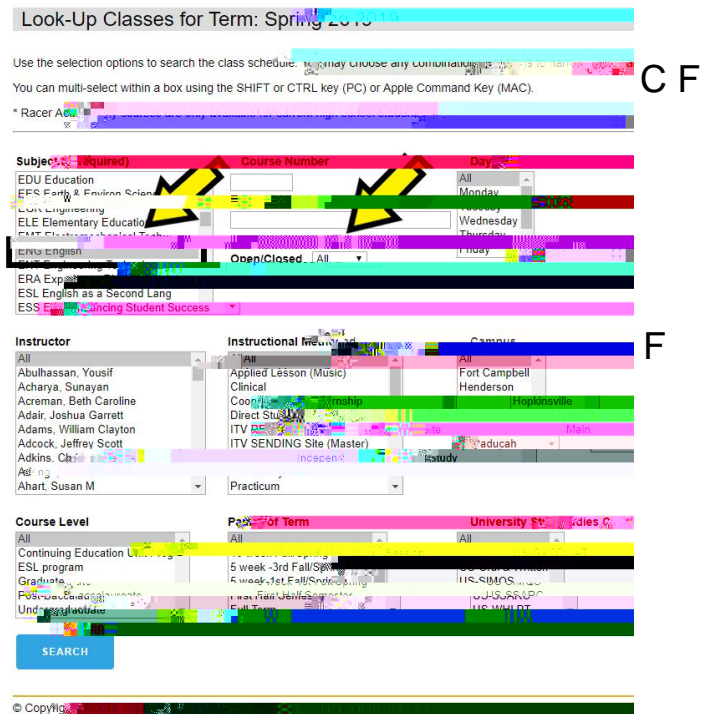

3FWJFX UIF DPVSTF PQUJ POT PO UIF QBHF 5IF $BNQV UIF DPVSTF 8FC GPS POMJOF DPVSTFT BOE .BJO GPS U

Classes for Term: Spring 2019

Course Fees are subject to change

NEW SEARCH SELECT ANOTHER TERM

Sections Found 4

Status	CRN	Subj	Crse	Sec	Campus	Crse Title	Days	Time	Location	Enrollment
	13055	ENG	105	R30	Main	Critical Reading, Writing, and Inquiry				
	14642	ENG	105	RBA	Web	Critical Reading, Writing, and Inquiry				
	14676	ENG	105	RCA	RA Calloway Co HS	Critical Reading, Writing, and Inquiry				
	13703	ENG	105	RMA	RA Murray HS School	Critical Reading, Writing, and Inquiry				
	13056	ENG	105	RTA	RA Trigg Co HS	Critical Reading, Writing, and Inquiry				

NEW SEARCH SELECT ANOTHER TERM

© Copyright 2018 Murray State University - Information Systems